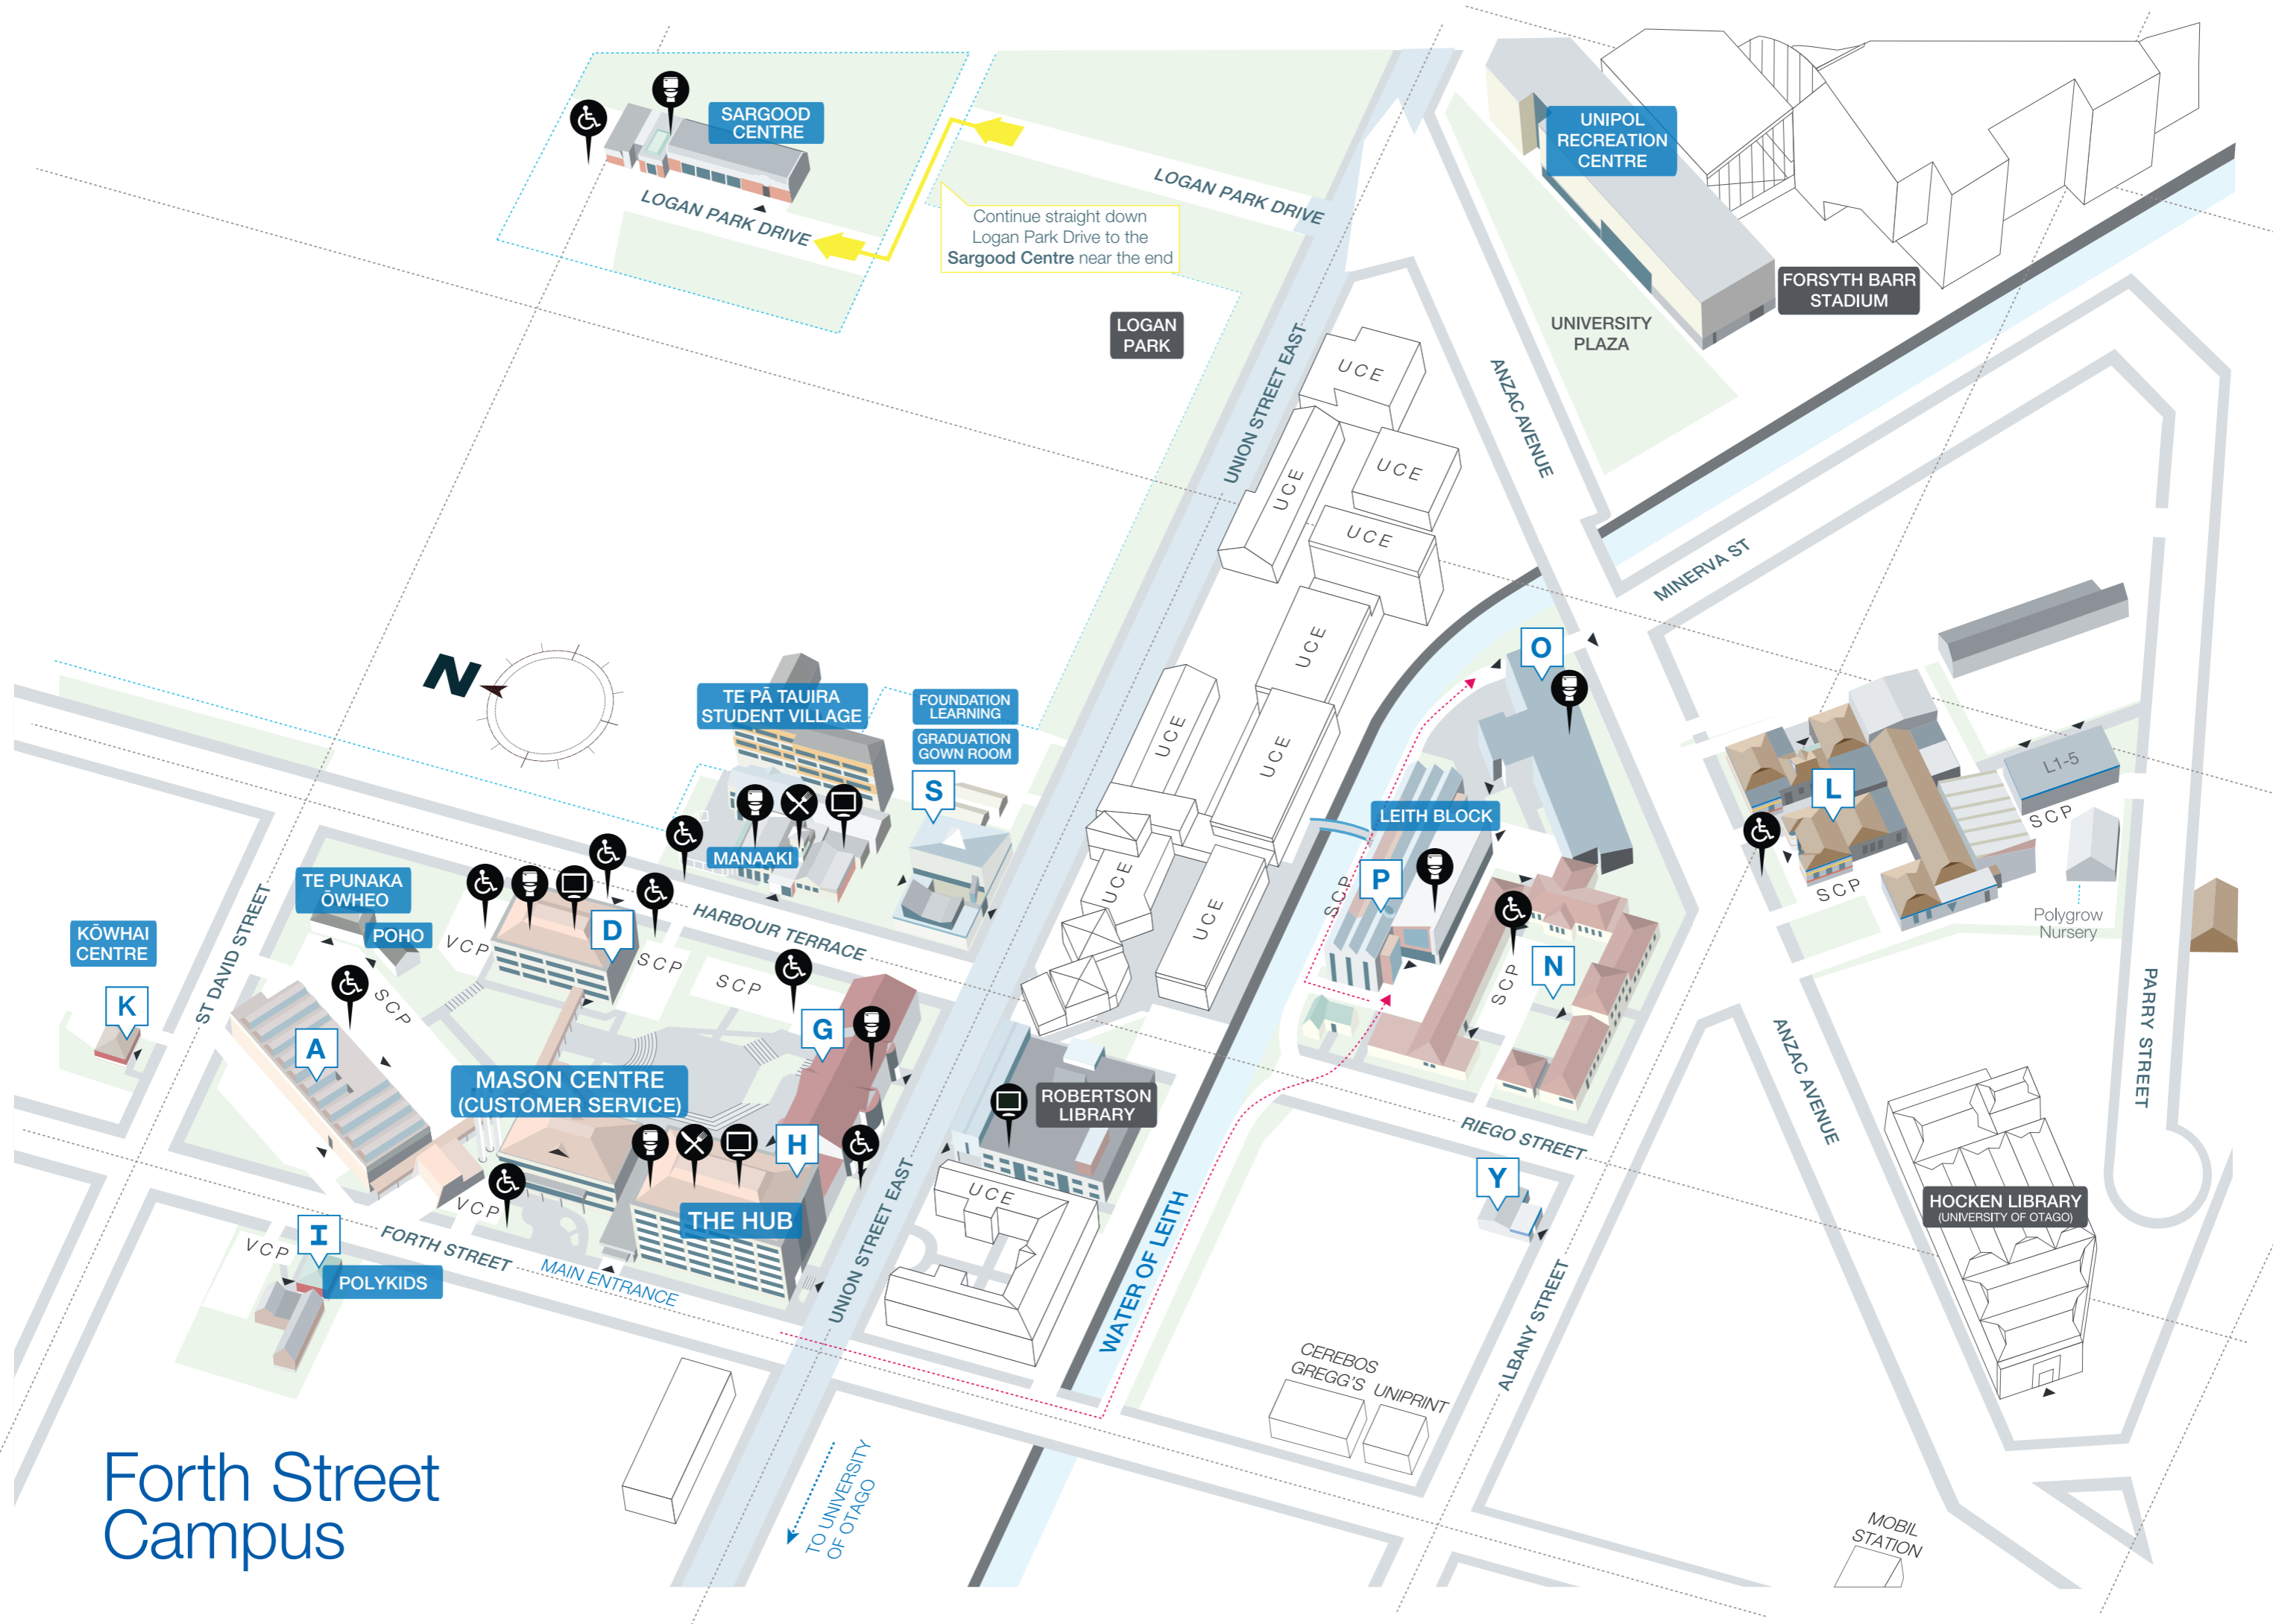

# Forth Street Campus

Continue straight down Logan Park Drive to the Sargood Centre near the end

SARGOOD CENTRE

UNIPOL RECREATION CENTRE

FORSYTH BARR STADIUM

LOGAN PARK

UNIVERSITY PLAZA

TE PĀ TAURĀ STUDENT VILLAGE

LEITH BLOCK

HOCKEN LIBRARY  
(UNIVERSITY OF OTAGO)

Polygrow Nursery

ST DAVID STREET

FORTH STREET

UNION STREET EAST

WATER OF LEITH

RIEGO STREET