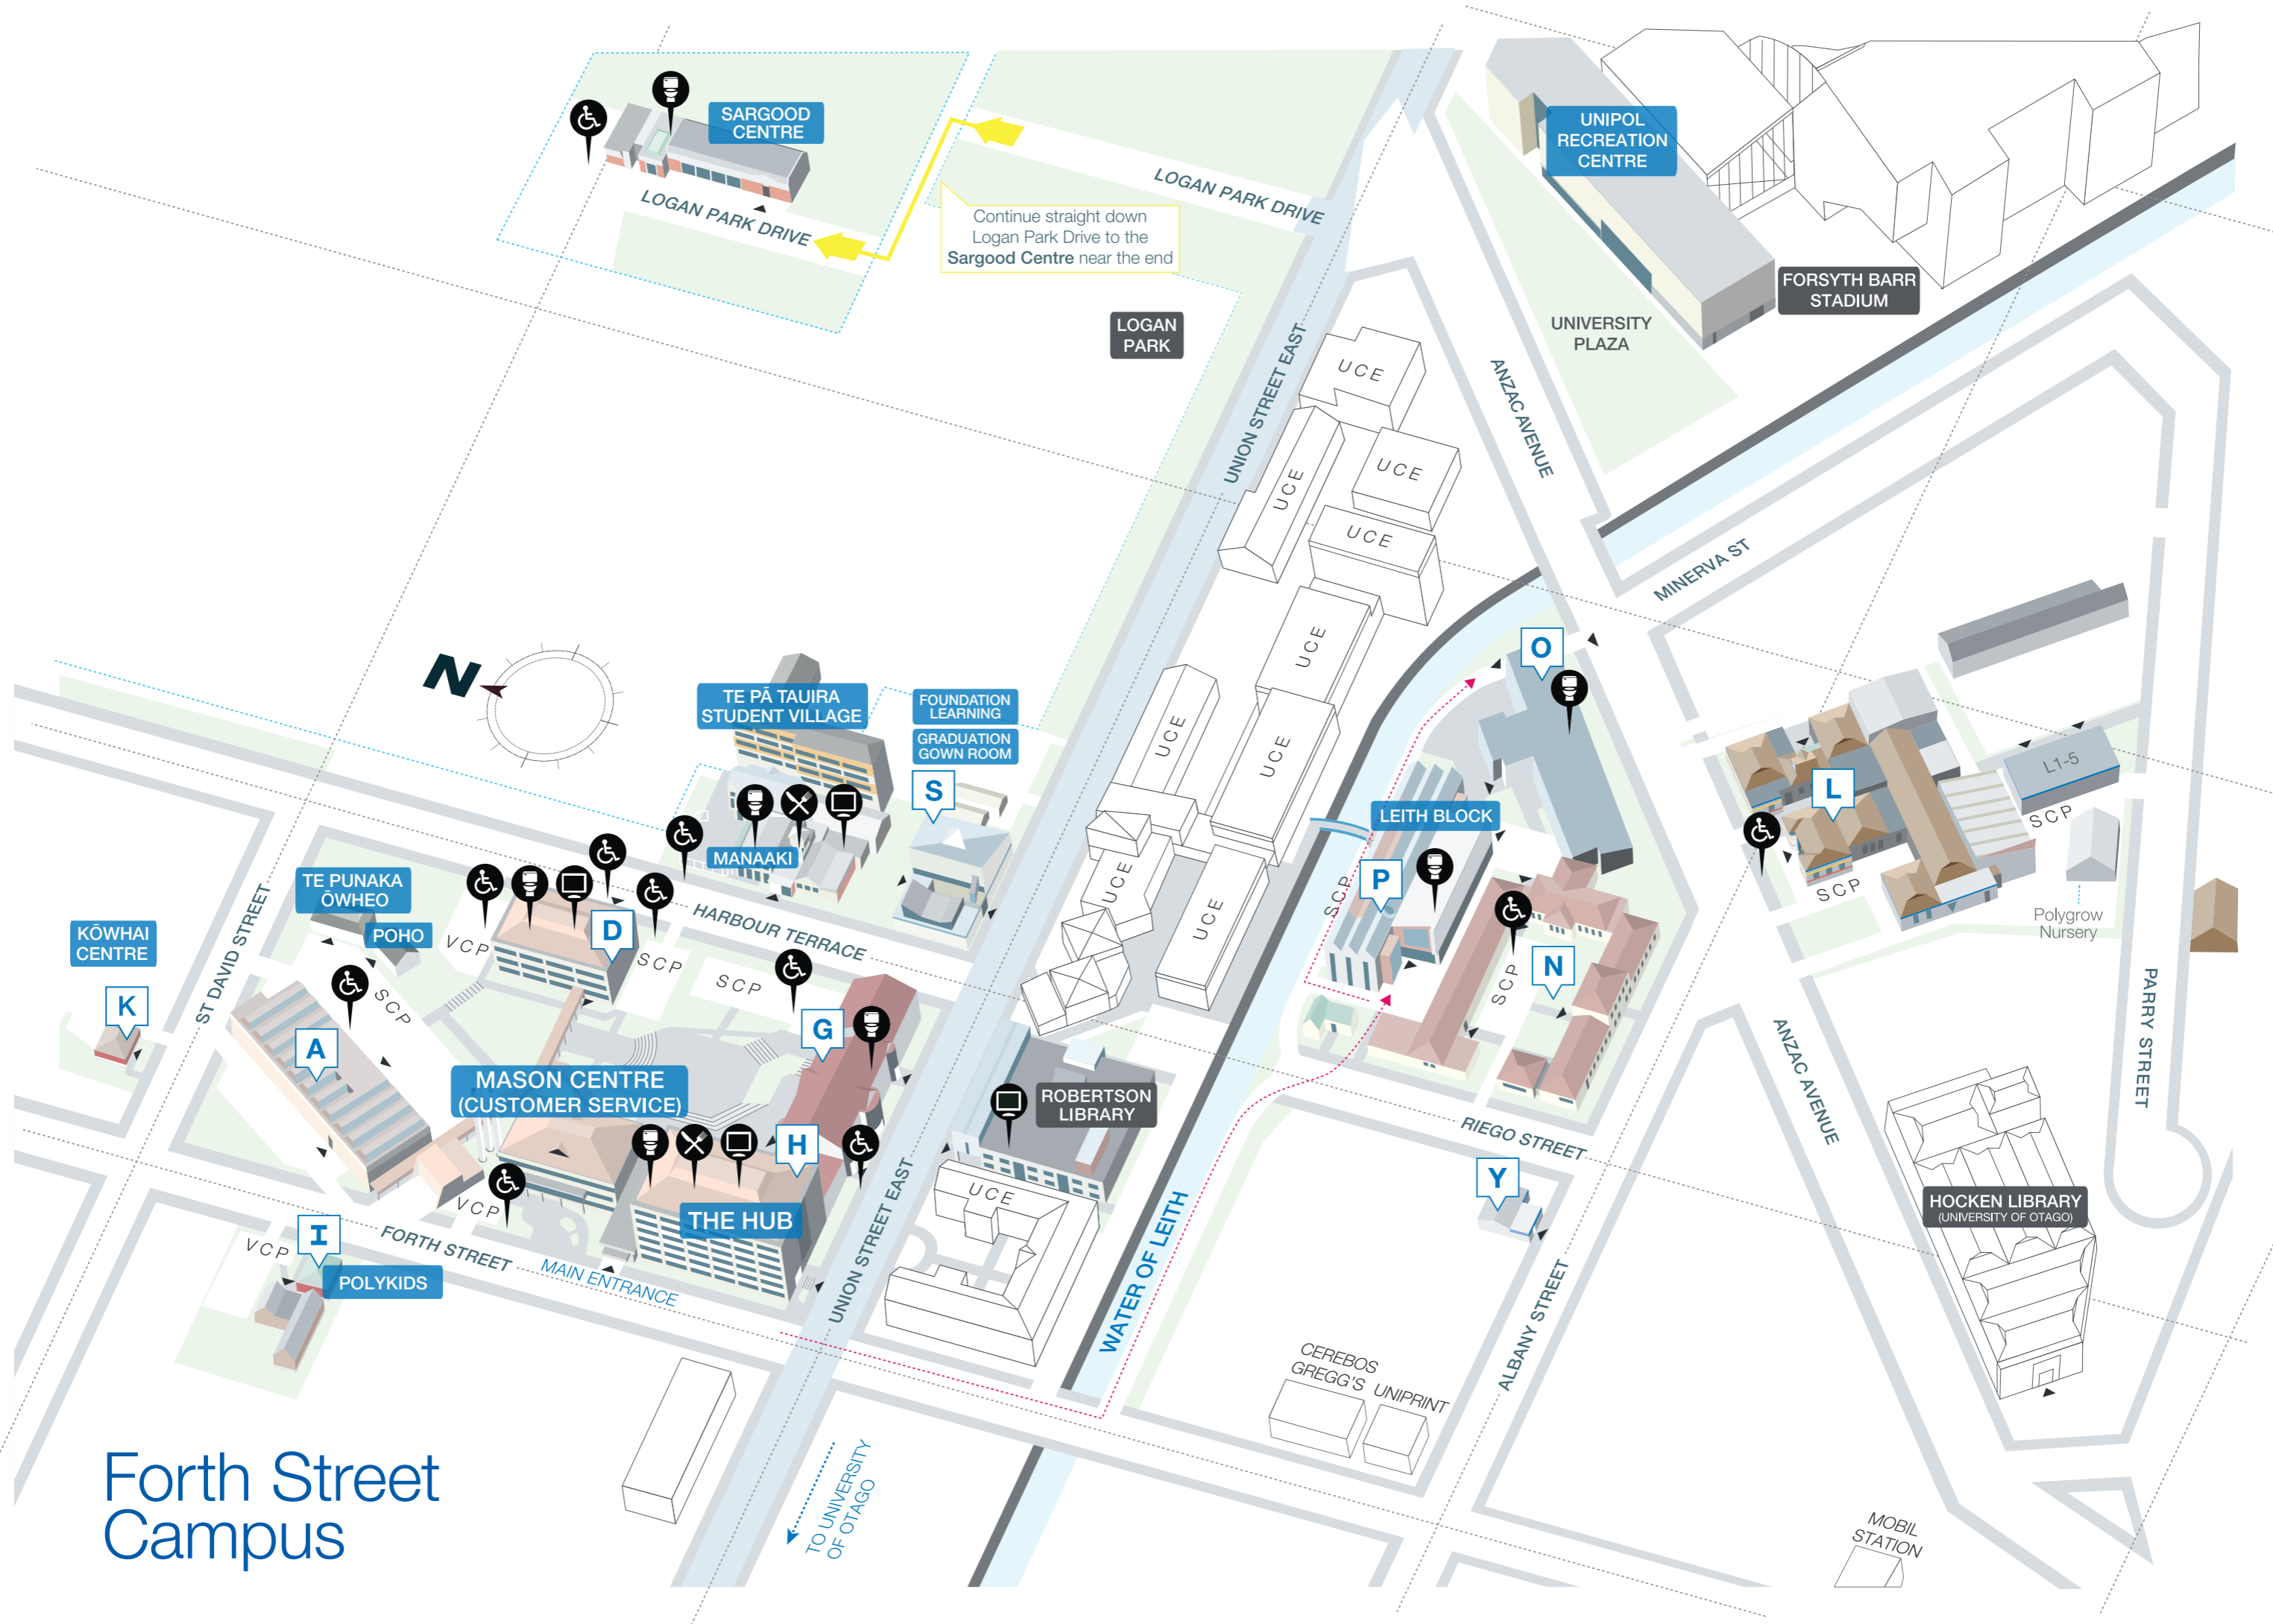

Forth Street Campus

Continue straight down Logan Park Drive to the Sargood Centre near the end

S

O

L

K

A

D

G

H

I

P

N

Y

HOCKEN LIBRARY
(UNIVERSITY OF OTAGO)

MOBIL
STATION

TO UNIVERSITY
OF OTAGO

UCE

UCE

LEITH BLOCK

P

O

N

L

Y

SCP

SCP

SCP

RIEGO STREET

ANZAC AVENUE