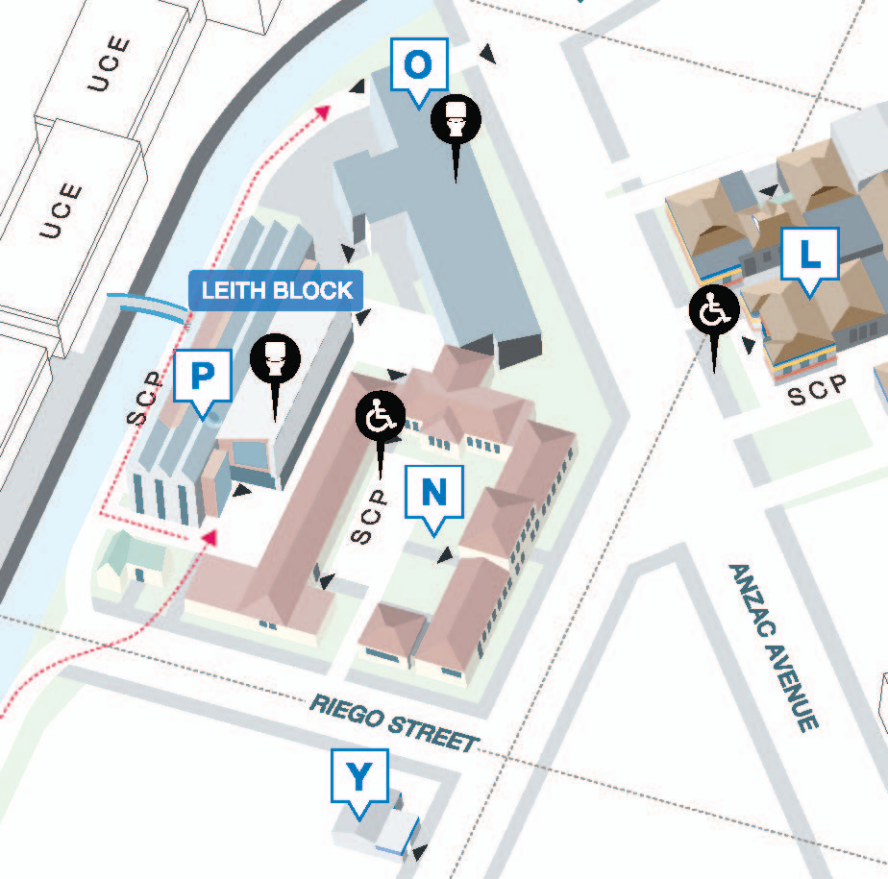

Forth Street Campus

Continue straight down Logan Park Drive to the Sargood Centre near the end

S

O

L

K

A

D

G

H

I

P

N

Y

HOCKEN LIBRARY
(UNIVERSITY OF OTAGO)

MOBIL
STATION

TO UNIVERSITY
OF OTAGO

UCE

UCE

LEITH BLOCK

P

O

N

L

Y

SCP

SCP

SCP

RIEGO STREET

ANZAC AVENUE